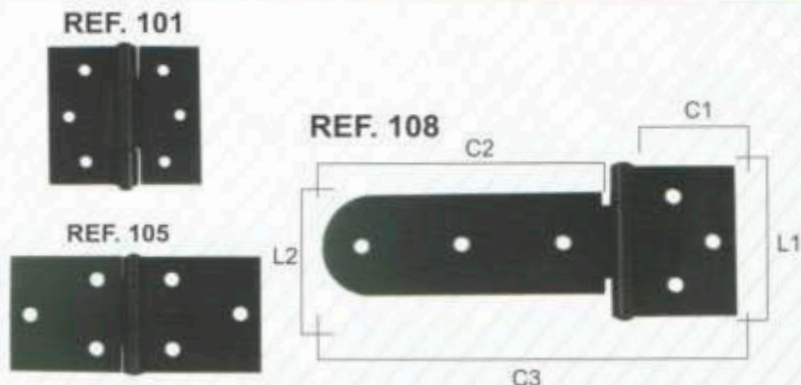

DOBRADIÇAS DE PORTA E PORTÃO REFORÇADAS

	C1 mm	C2 mm	C3 mm	L1 mm	L2 mm	Furos"
Ref. 101	32	32	75	71	71	6mm
Ref. 105	70	70	190	71	71	5/16
Ref. 108	45	135	195	74	50	7,5mm

Todas as referências com Pino" de 1/2
Todas as referências com Chapa" de 2,65 mm